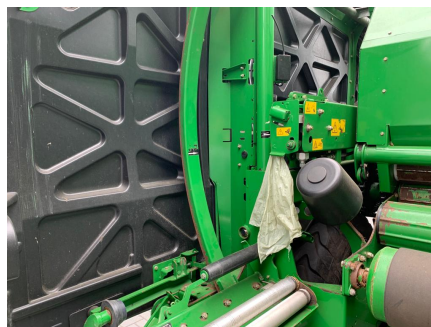

+31 (0) 6 54 34 73 78

Aantal balen 13500
Bandenmaat 650/50R22.5

Omschrijving

Locatie Woestenweg 1A, 7738 PN Witharen,
Nederland

Overige foto's

McHale		Tel: 353 (0) 94-9520300	
Castlebar Rd, Ballinrobe, Co. Mayo, Ireland.		Fax: 353 (0) 94-9520356	
SERIAL NUMBER 057451		Email: sales@mchale.net	
YEAR OF MANUFACTURE 2011		Web: www.mchale.net	
MODEL FUSION 3		MAX. GROSS WEIGHT 7,500 kg	
MAX. VERTICAL DRAWBAR LOAD 19,000 N		NET WEIGHT 5,800 kg	
MAX. HORIZONTAL DRAWBAR LOAD 135,000 N		MAX. LOAD 4,000 kg	
MAX. ROAD SPEED 40 km/h		MAX. ROAD SPEED 19 km/h	
		MAX. DISC AREA 2.78 m ² (0.94 m ²)	
		VEHICLE WIDTH 3.02 m	
		VEHICLE HEIGHT 5.8 m (7.5 m)	
		VEHICLE LENGTH 5.8 m (7.5 m)	