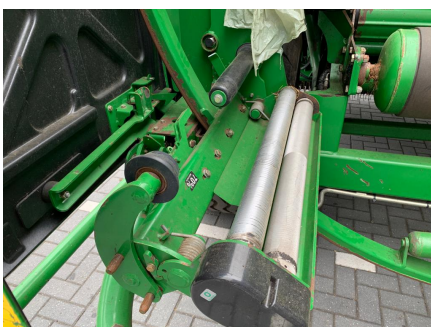

+31 (0) 6 54 34 73 78

Aantal balen 13500
Bandenmaat 650/50R22.5

Omschrijving

Locatie Woestenweg 1A, 7738 PN Witharen,
Nederland

Overige foto's

McHale		Tel: 353 (0) 94-9520300	
Castlebar Rd, Ballinrobe, Co. Mayo, Ireland.		Fax: 353 (0) 94-9520356	
SERIAL NUMBER 057451		Email: sales@mchale.net	
YEAR OF MANUFACTURE 2011		Web: www.mchale.net	
MODEL FUSION 3		MAX. GROSS WEIGHT 7,500 kg	
MAX. VERTICAL DRAWBAR LOAD 19,000 N		NET WEIGHT 5,800 kg	
MAX. HORIZONTAL DRAWBAR LOAD 135,000 N		MAX. LOAD 4,000 kg	
MAX. ROAD SPEED 40 km/h		MAX. ROAD SPEED 19 km/h	
		MAX. DISC AREA 2.78 m ² (0.94 m ²)	
		VEHICLE WIDTH 3.02 m	
		VEHICLE HEIGHT 5.8 m (7.5 m)	
		VEHICLE LENGTH 5.8 m (7.5 m)	