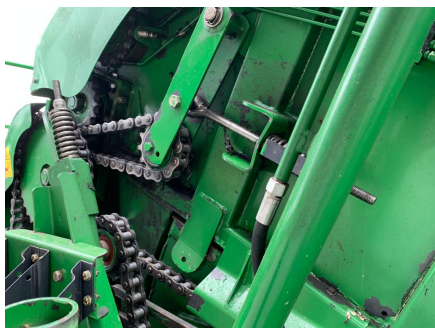

+31 (0) 6 54 34 73 78

Aantal balen 13500
Bandenmaat 650/50R22.5

Omschrijving

Locatie Woestenweg 1A, 7738 PN Witharen,
Nederland

Overige foto's

McHale		Tel: 353 (0) 94-9520300	
Castlebar Rd, Ballinrobe, Co. Mayo, Ireland.		Fax: 353 (0) 94-9520356	
SERIAL NUMBER 057451		Email: sales@mchale.net	
YEAR OF MANUFACTURE 2011		Web: www.mchale.net	
MODEL FUSION 3		MAX. GROSS WEIGHT 7,500 kg	
MAX. VERTICAL DRAWBAR LOAD 19,000 N		NET WEIGHT 5,800 kg	
MAX. HORIZONTAL DRAWBAR LOAD 135,000 N		MAX. LOAD 4,000 kg	
MAX. ROAD SPEED 40 km/h		MAX. ROAD SPEED 19 km/h	
		MAX. DISC AREA 2.78 m ² (0.94 m ²)	
		VEHICLE WIDTH 3.02 m	
		VEHICLE HEIGHT 5.8 m (7.5 m)	
		VEHICLE LENGTH 5.8 m (7.5 m)	