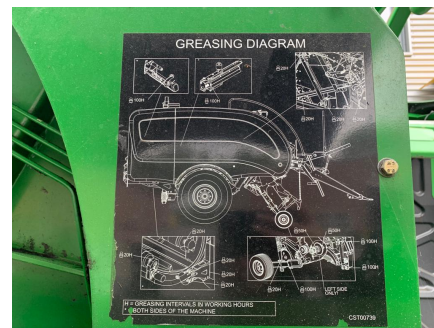

+31 (0) 6 54 34 73 78

Aantal balen 13500
Bandenmaat 650/50R22.5

Omschrijving

Locatie Woestenweg 1A, 7738 PN Witharen,
Nederland

Overige foto's

McHale		Tel: 353 (0) 94-9520300	
Castlebar Rd, Ballinrobe, Co. Mayo, Ireland.		Fax: 353 (0) 94-9520356	
SERIAL NUMBER 057451		Email: sales@mchale.net	
YEAR OF MANUFACTURE 2011		Web: www.mchale.net	
MODEL FUSION 3		MAX. GROSS WEIGHT 7,500 kg	
MAX. VERTICAL DRAWBAR LOAD 19,000 N		NET WEIGHT 5,800 kg	
MAX. HORIZONTAL DRAWBAR LOAD 135,000 N		MAX. LOAD 4,000 kg	
MAX. ROAD SPEED 40 km/h		MAX. ROAD SPEED 19 km/h	
		MAX. DISC AREA 2.78 m ² (0.94 m ²)	
		VEHICLE WIDTH 3.02 m	
		VEHICLE HEIGHT 5.8 m (7.5 m)	
		VEHICLE LENGTH 5.8 m (7.5 m)	